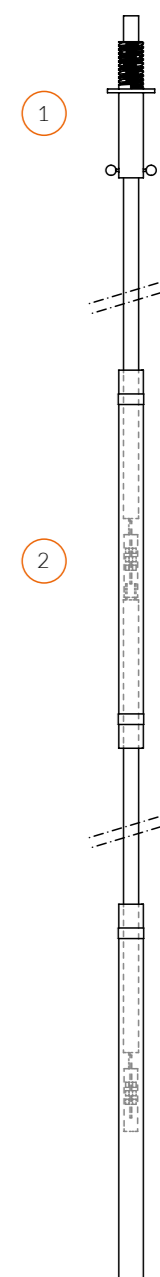

HYDRA SYSTEM

INNER LIGHTS

METALLIC MESH ROPE CAN BE ELECTRIFIED,
TO HAVE LIGHT INSIDE GLASSES.

- ① Special fixing support for false ceiling.
- ② Inner light for Hydra System glasses complete with special G4 pin LED bulb 2,5 W melogranoblu patent.

Additional inner light can be used only with following models:

Alpha, Berry metal, Beta, Datura, Delta, Diesis, Gamma ①, Stigma, Theta, Vitamine frosted, Vitamine metal.